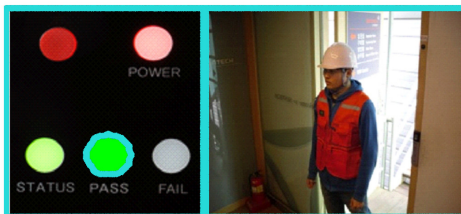

It is to control the entry of workers into their workplace by simple checking of alcohol concentration from subject's exhaled breath. It can be installed with turnstiles, auto door, speed gate or any other type of access control system.

No More Alcohol related Accident in Workplace

Fuel Cell Technology
ALCOSCAN
EBS

EBS in the media

- Installation on access control system in Russia
See more at (Russia TV show); <http://topspbvtv.ru/news/news9608>
- Installation on access control system in South Africa
See more at (South Africa TV show & Magazine review);
<http://www.miningweekly.com/article/mining-sector-needs-more-alcohol-education-to-uphold-safety-standards-2012-09-21>

Russia

South Africa

Testing Procedure

Pass green on
Non alcohol detected: **Access available**

Measurement of
Alcohol concentration

Fail red on
Alcohol detected: **Access unavailable**