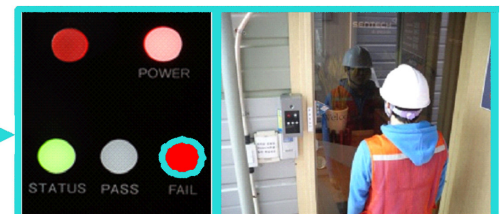

It is to control the entry of workers into their workplace by simple checking of alcohol concentration from subject's exhaled breath. It can be installed with turnstiles, auto door, speed gate or any other type of access control system.

No More Alcohol related Accident in Workplace

Fuel Cell Technology
ALCOSCAN
EBS

EBS in the media

- Installation on access control system in Russia
See more at (Russia TV show); <http://topspbvtv.ru/news/news9608>
- Installation on access control system in South Africa
See more at (South Africa TV show & Magazine review);
<http://www.miningweekly.com/article/mining-sector-needs-more-alcohol-education-to-uphold-safety-standards-2012-09-21>

Russia

South Africa

Testing Procedure

Pass green on
Non alcohol detected: **Access available**

Measurement of
Alcohol concentration

Fail red on
Alcohol detected: **Access unavailable**