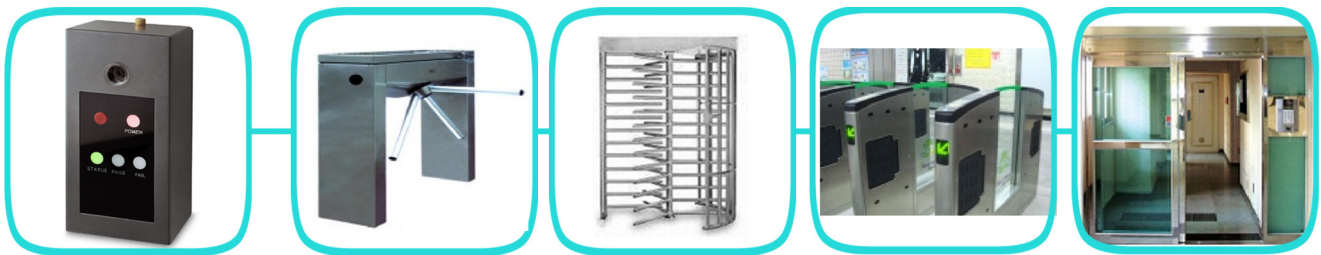

Fuel Cell Technology
**ALCOSCAN
 EBS**

Simply check your alcohol concentration with EBS which is installed with access system to prevent alcohol related accidents in workplace

What is Entrance Breathalyzer System, EBS?

It is to control the entry of workers into their workplace by simple checking of alcohol concentration from subject's exhaled breath. It can be installed with turnstiles, auto door, speed gate or any other type of access control system.

What is the advantage of EBS?

- Highly sensitive & accuracy alcohol sensor
- Replaceable alcohol sensor module
- Value added service as optional access control system
- Fast alcohol checking: Max.12 persons/1 minute
- Applicable access system where in Casino, Mining, Petrochemical plant, Heavy machinery work place, Laboratory, Stadium